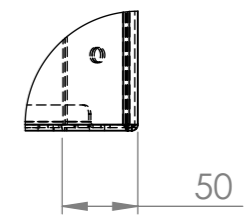

DETAIL B
SCALE 1 : 5

DRAWN	Luuk van den Heuvel	DATE	18-2-2022	
REVISION				

ADEZZ®
WE PRODUCE GARDEN PRODUCTS FOR PROFESSIONALS

Liessentstraat 4, 5405 AG Uden (NL).
t 0031 (0)413 - 27 41 68.
e info@adezz.com, i www.adezz.com

TITLE:
Thickness 2 mm

Drawing: CAWC8 & VGWC8 A3

Color: Mass (kg): **31.70** SCALE:1:10 SHEET 1 OF 4