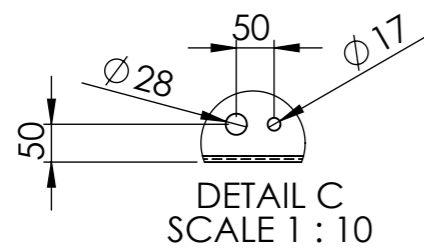

Pump and electra

Overflow pipe

DETAIL A
SCALE 1 : 5

DETAIL B
SCALE 1 : 5

DETAIL C
SCALE 1 : 10

DRAWN	Luuk van den Heuvel	DATE	27-1-2020
REVISION			

TITLE: 4mm Aluminium

ADEZZ[®]
WE PRODUCE GARDEN PRODUCTS FOR PROFESSIONALS

Liessentstraat 4, 5405 AG Uden (NL).
t 0031 (0)413 - 27 41 68.
e info@adezz.com, i www.adezz.com

Drawing: VA4_SLDDRW A3

Color:	-	Mass (kg):	162.11	SCALE:1:20	SHEET 1 OF 11
--------	---	------------	--------	------------	---------------