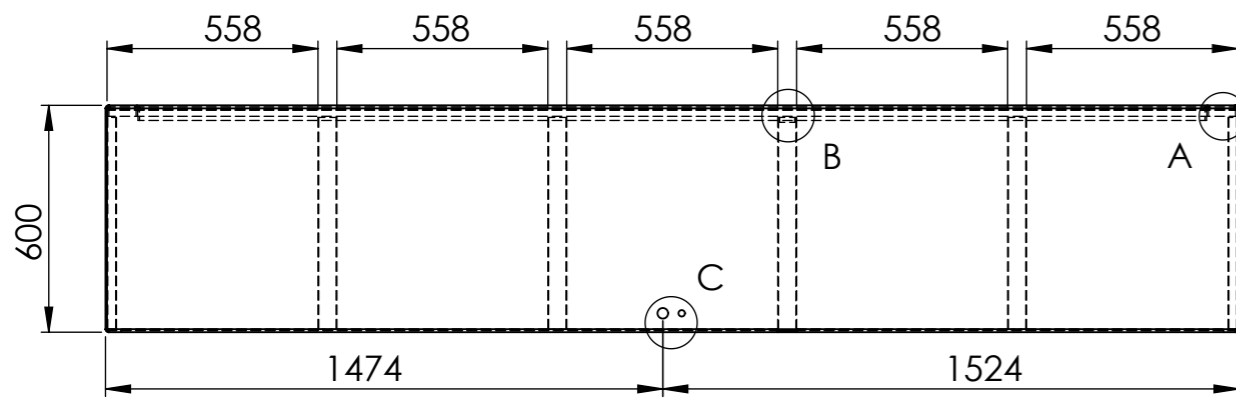

Pump and electra

Overflow pipe

DETAIL A
SCALE 1 : 5

DETAIL B
SCALE 1 : 5

DETAIL C
SCALE 1 : 10

DRAWN	Luuk van den Heuvel	DATE	27-1-2020
REVISION			

TITLE: 4mm Aluminium

ADEZZ[®]
WE PRODUCE GARDEN PRODUCTS FOR PROFESSIONALS

Liessentstraat 4, 5405 AG Uden (NL).
t 0031 (0)413 - 27 41 68.
e info@adezz.com, i www.adezz.com

Drawing: VA4_SLDDRW A3

Color:	-	Mass (kg):	162.11	SCALE:1:20	SHEET 1 OF 11
--------	---	------------	--------	------------	---------------