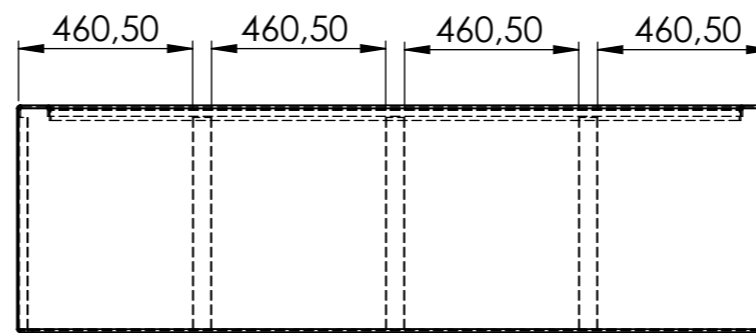

Pump and electra

Overflow pipe

DETAIL A
SCALE 1 : 5

DETAIL B
SCALE 1 : 5

DETAIL C
SCALE 1 : 10

DRAWN	Luuk van den Heuvel	DATE	27-1-2020
REVISION			

TITLE: 4mm Aluminium

ADEZZ[®]
WE PRODUCE GARDEN PRODUCTS FOR PROFESSIONALS

Liessentstraat 4, 5405 AG Uden (NL).
t 0031 (0)413 - 27 41 68.
e info@adezz.com, i www.adezz.com

Drawing: VA4_SLDDRW A3

Color:	-	Mass (kg):	162.11	SCALE:1:20	SHEET 1 OF 11
--------	---	------------	--------	------------	---------------