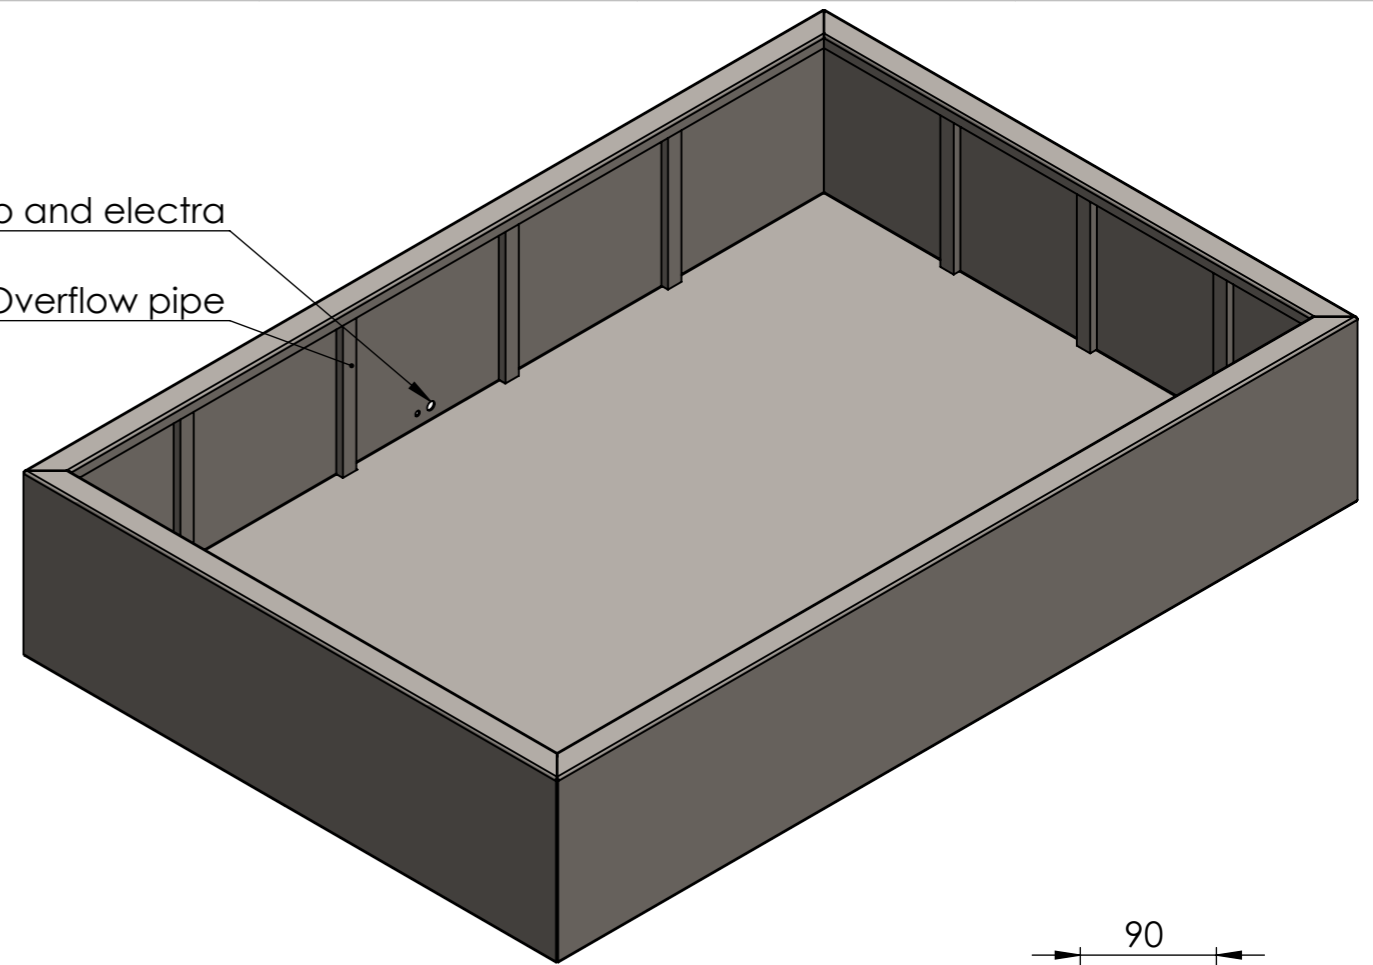

Pump and electra

Overflow pipe

DETAIL A
SCALE 1 : 5

DETAIL B
SCALE 1 : 5

DETAIL C
SCALE 1 : 10

DRAWN	Luuk van den Heuvel	DATE	27-1-2020
REVISION			

TITLE: 4mm Aluminium

ADEZZ[®]
WE PRODUCE GARDEN PRODUCTS FOR PROFESSIONALS

Liessentstraat 4, 5405 AG Uden (NL).
t 0031 (0)413 - 27 41 68.
e info@adezz.com, i www.adezz.com

Drawing: VA4_SLDDRW A3

Color:	-	Mass (kg):	162.11	SCALE:1:20	SHEET 1 OF 11
--------	---	------------	--------	------------	---------------