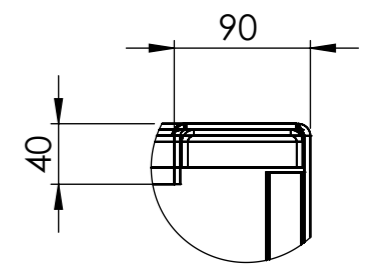

Pump and electra

Overflow pipe

DETAIL A
SCALE 1 : 5

DETAIL B
SCALE 1 : 5

DETAIL C
SCALE 1 : 10

DRAWN	Luuk van den Heuvel	DATE	27-1-2020
REVISION			

TITLE: 4mm Aluminium

ADEZZ[®]
WE PRODUCE GARDEN PRODUCTS FOR PROFESSIONALS

Liessentstraat 4, 5405 AG Uden (NL).
t 0031 (0)413 - 27 41 68.
e info@adezz.com, i www.adezz.com

Drawing: VA4_SLDDRW A3

Color:	-	Mass (kg):	162.11	SCALE:1:20	SHEET 1 OF 11
--------	---	------------	--------	------------	---------------