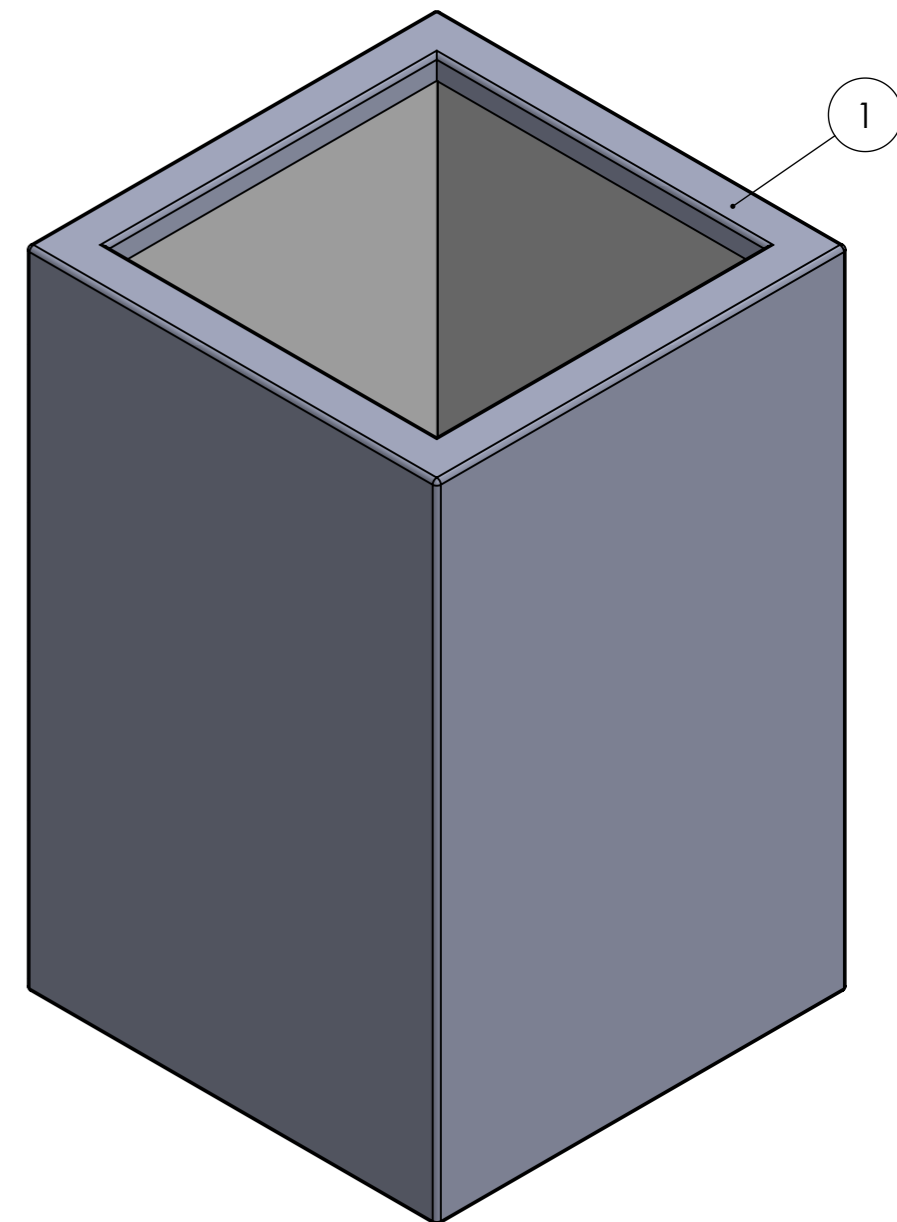

DETAIL A  
SCALE 1 : 4

ITEM NO.	PART NUMBER	THICKNESS	DESCRIPTION	QTY.
1	Buxus PBWL9.1 Wheels			1
2	Buxus PBWL9.1 Wheels trolley			1

DRAWN	Luuk van den Heuvel	DATE	4-2-2021
REVISION			

TITLE:	3mm Fibreglass	
--------	----------------	--

Color:	-	Mass (kg):		SCALE:1:6.5	SHEET 1 OF 4
--------	---	------------	--	-------------	--------------