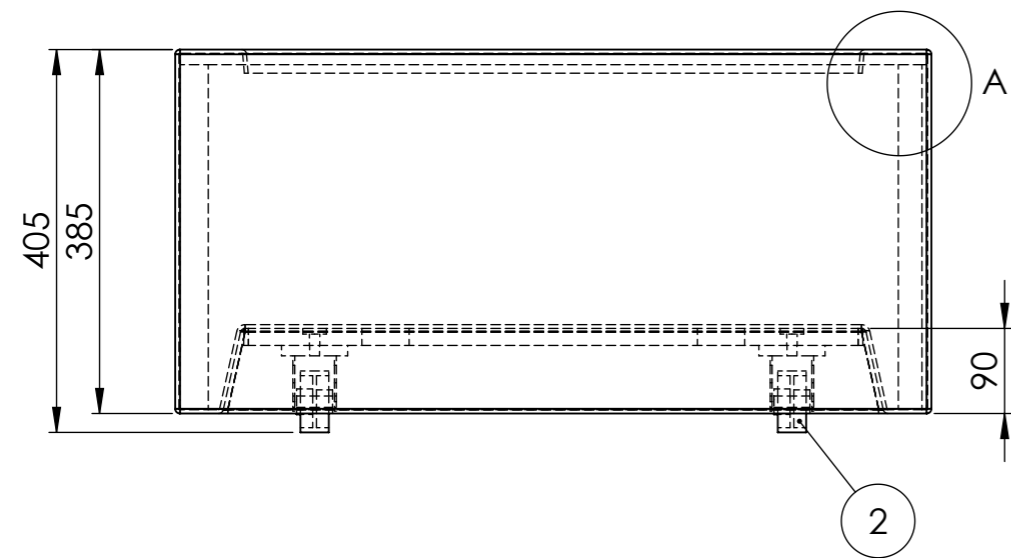

DETAIL A
SCALE 1 : 4

ITEM NO.	PART NUMBER	THICKNESS	DESCRIPTION	QTY.
1	Buxus PBWL6.3 Wheels			1
2	Buxus PBWL6.3 Wheels trolley			1

DRAWN	Pleuni Bongers	DATE	2-11-2020		TITLE:	3mm Fibreglass	
REVISION					Drawing:	Buxus PBWL6.3 Wheels	A3
		Liessentstraat 4, 5405 AG Uden (NL). † 0031 (0)413 - 27 41 68. e info@adezz.com, i www.adezz.com		Color:	-	Mass (kg):	
				SCALE:1:8	SHEET 1 OF 4		