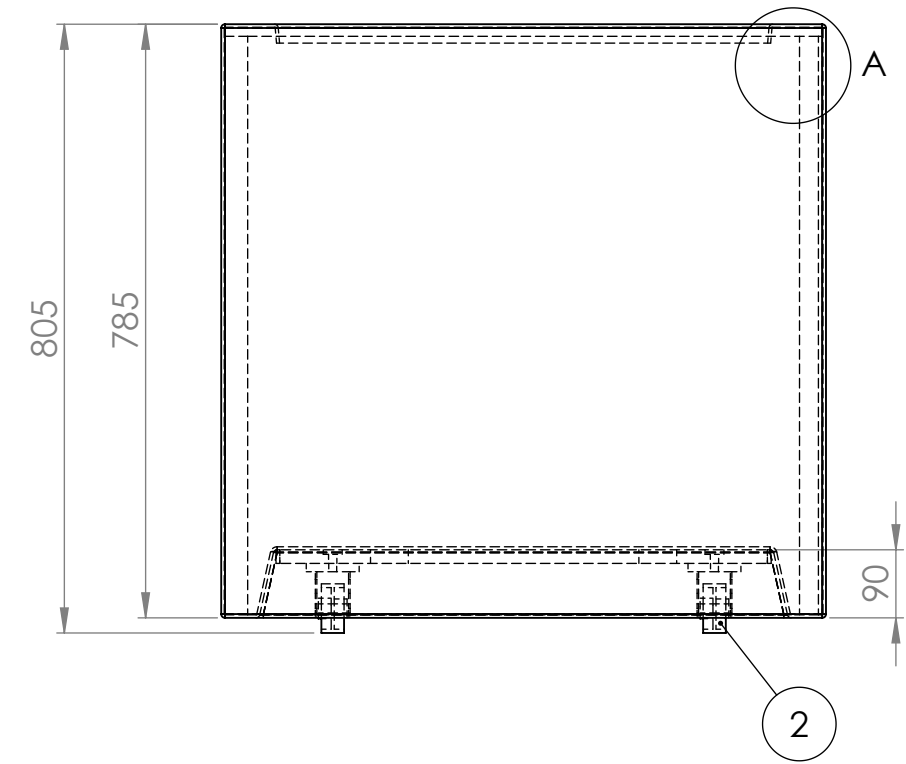

DETAIL A
SCALE 1 : 4

ITEM NO.	PART NUMBER	THICKNESS	DESCRIPTION	QTY.
1	Buxus PBWL6.1 Wheels			1
2	Buxus PBWL6.1 Wheels trolley			1

DRAWN	Luuk van den Heuvel	DATE	4-2-2021		TITLE:	3mm Fibreglass	
REVISION					Drawing:	Buxus PBWL6.1 Wheels	A3
		Liessentstraat 4, 5405 AG Uden (NL). † 0031 (0)413 - 27 41 68. e info@adezz.com, i www.adezz.com		Color:	-	Mass (kg):	
				SCALE:1:10	SHEET 1 OF 4		