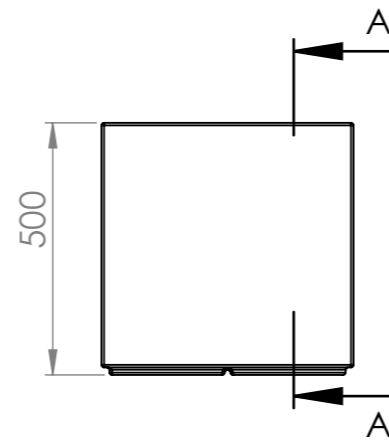

DETAIL B  
SCALE 1 : 2

SECTION A-A

DETAIL C  
SCALE 1 : 2

ITEM NO.	PART NUMBER	THICKNESS	DESCRIPTION	QTY.
1	PB23.1 Polyester			1
2	PB23.1 EPS60 2			2
3	PB23.1 EPS60			4

DRAWN	Benny Dijkhuis	DATE	9-7-2021
REVISION			

Drawing:	PB23.1 1500x500x500	A3
----------	---------------------	----