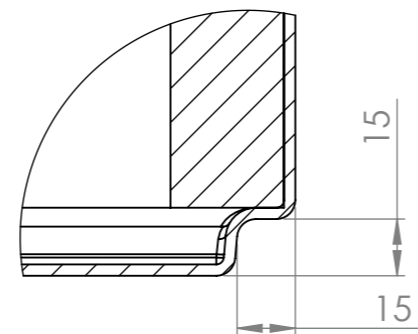

DETAIL B  
SCALE 1 : 2

SECTION A-A

DETAIL C  
SCALE 1 : 2

ITEM NO.	PART NUMBER	THICKNESS	DESCRIPTION	QTY.
1	PB23.1 Polyester			1
2	PB23.1 EPS60 2			2
3	PB23.1 EPS60			4

DRAWN	Benny Dijkhuis	DATE	9-7-2021
REVISION			

Drawing:	PB23.1 1500x500x500	A3
----------	---------------------	----