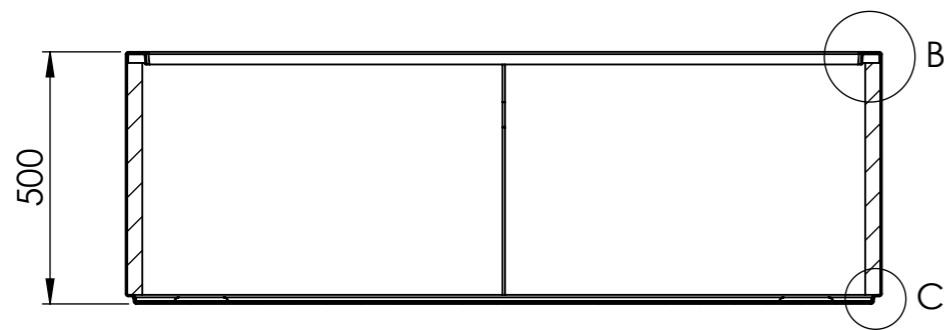

DETAIL B  
SCALE 1 : 2

SECTION A-A

DETAIL C  
SCALE 1 : 2

ITEM NO.	PART NUMBER	THICKNESS	DESCRIPTION	QTY.
1	PB23.1 Polyester			1
2	PB23.1 EPS60 2			2
3	PB23.1 EPS60			4

DRAWN	Benny Dijkhuis	DATE	9-7-2021
REVISION			

Drawing:	PB23.1 1500x500x500	A3
----------	---------------------	----