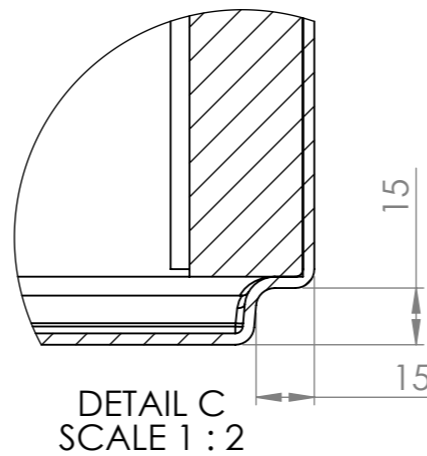

SECTION A-A

ITEM NO.	PART NUMBER	THICKNESS	DESCRIPTION	QTY.
1	PB20.1 Polyester	3 mm	Fibreglass	1
2	PB20.1 EPS60 2			4
3	PB20.1 EPS60			8

DRAWN	Joris Koppens	DATE	1-10-2019
REVISION			

TITLE:	3 mm Fibreglass	
Drawing:	PB20.1 2000x1000x600	A3