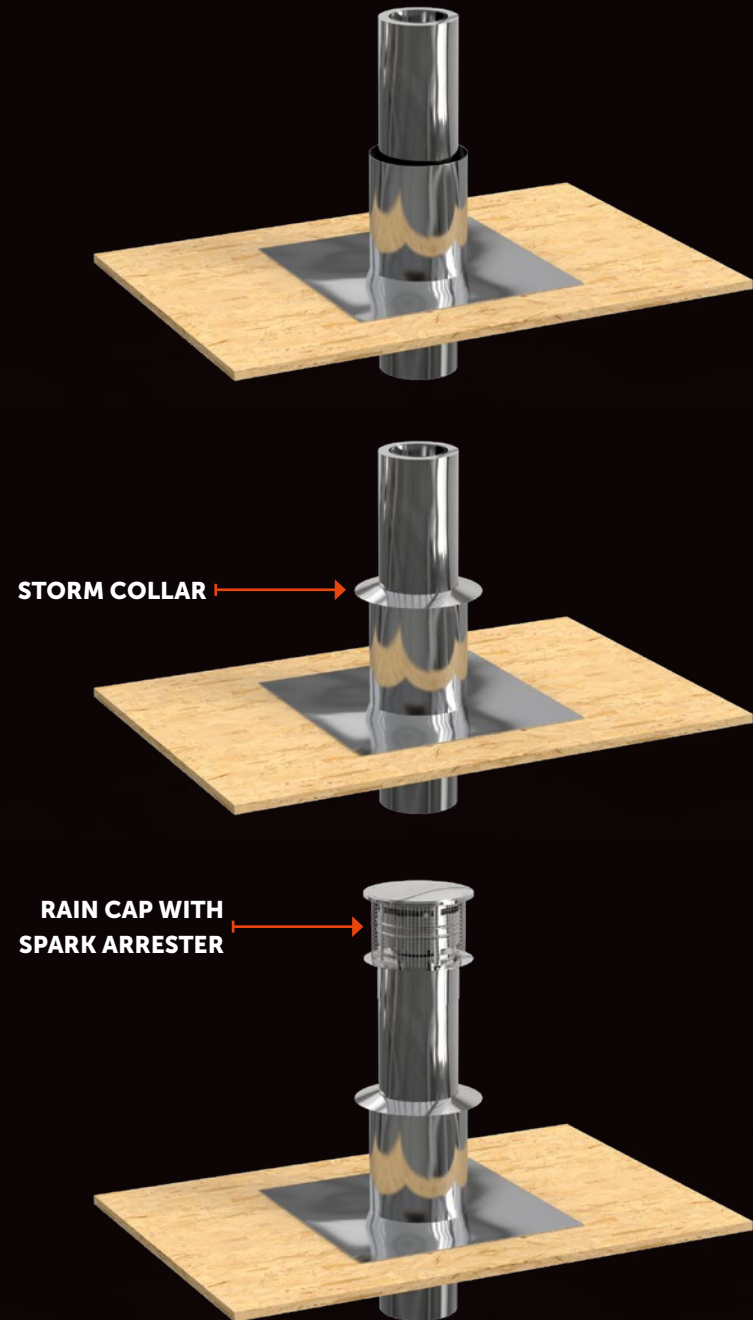

STEP 6

Ensure a watertight transition from the roof duct to the roof. We do not supply any materials for this.

STEP 7

Place the storm collar over the flue. The storm collar must connect neatly to the roof plate and the flue.

STEP 8

Place the calculation cap with spark arrester, possibly in combination with an extension, on the flue.