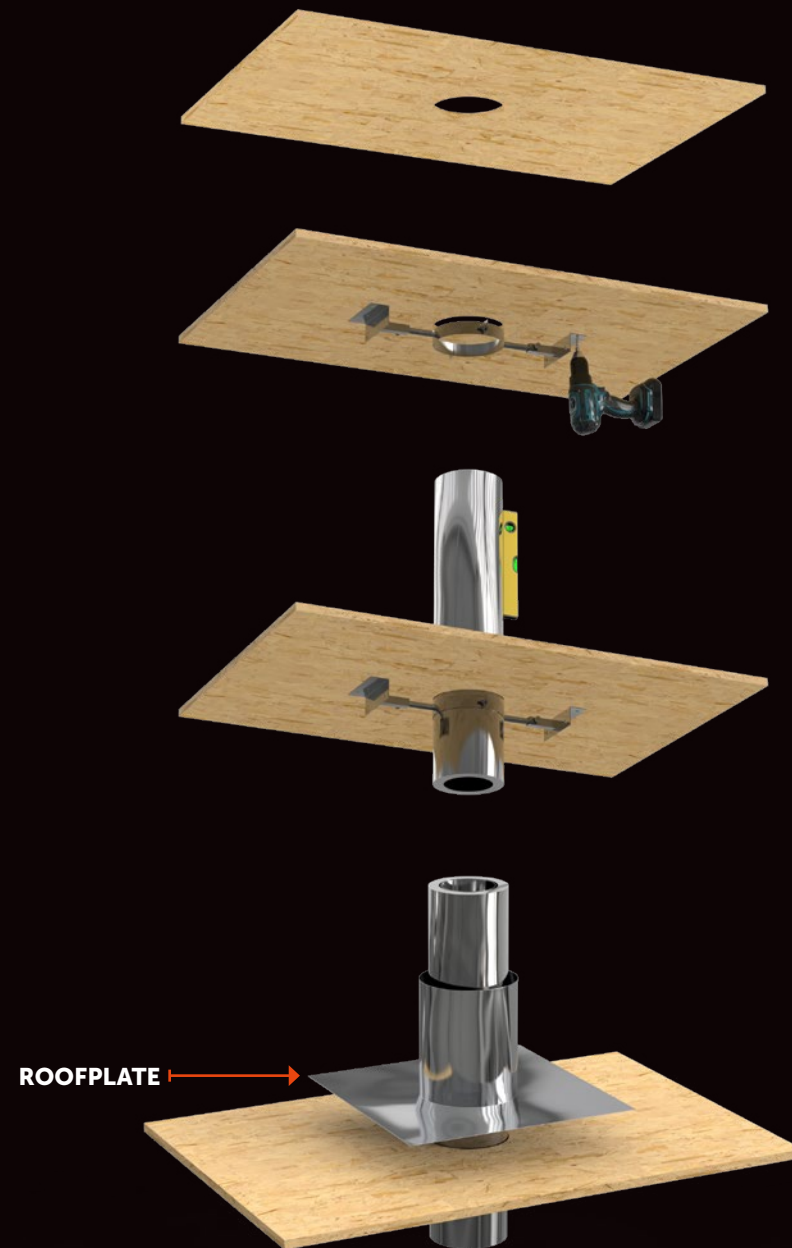

Installation of flue pipe

STEP 1

Make a round hole in the roof. The hole should be a few millimetres larger than the diameter of the flue.

STEP 2

Position the clamps in the middle under the hole and screw them down.

STEP 3

Insert the flue through the hole in the clamps. Make sure the flue connects well with the stove's flue.

STEP 4

Level the flue pipe and tighten the clamps.

Note! Make sure the ends are 25 cm from combustible material.

STEP 5

Place the roof plate over the flue on the roof.

STEP 6

Ensure a watertight transition from the roof duct to the roof. We do not supply any materials for this.

STEP 7

Place the storm collar over the flue. The storm collar must connect neatly to the roof plate and the flue.